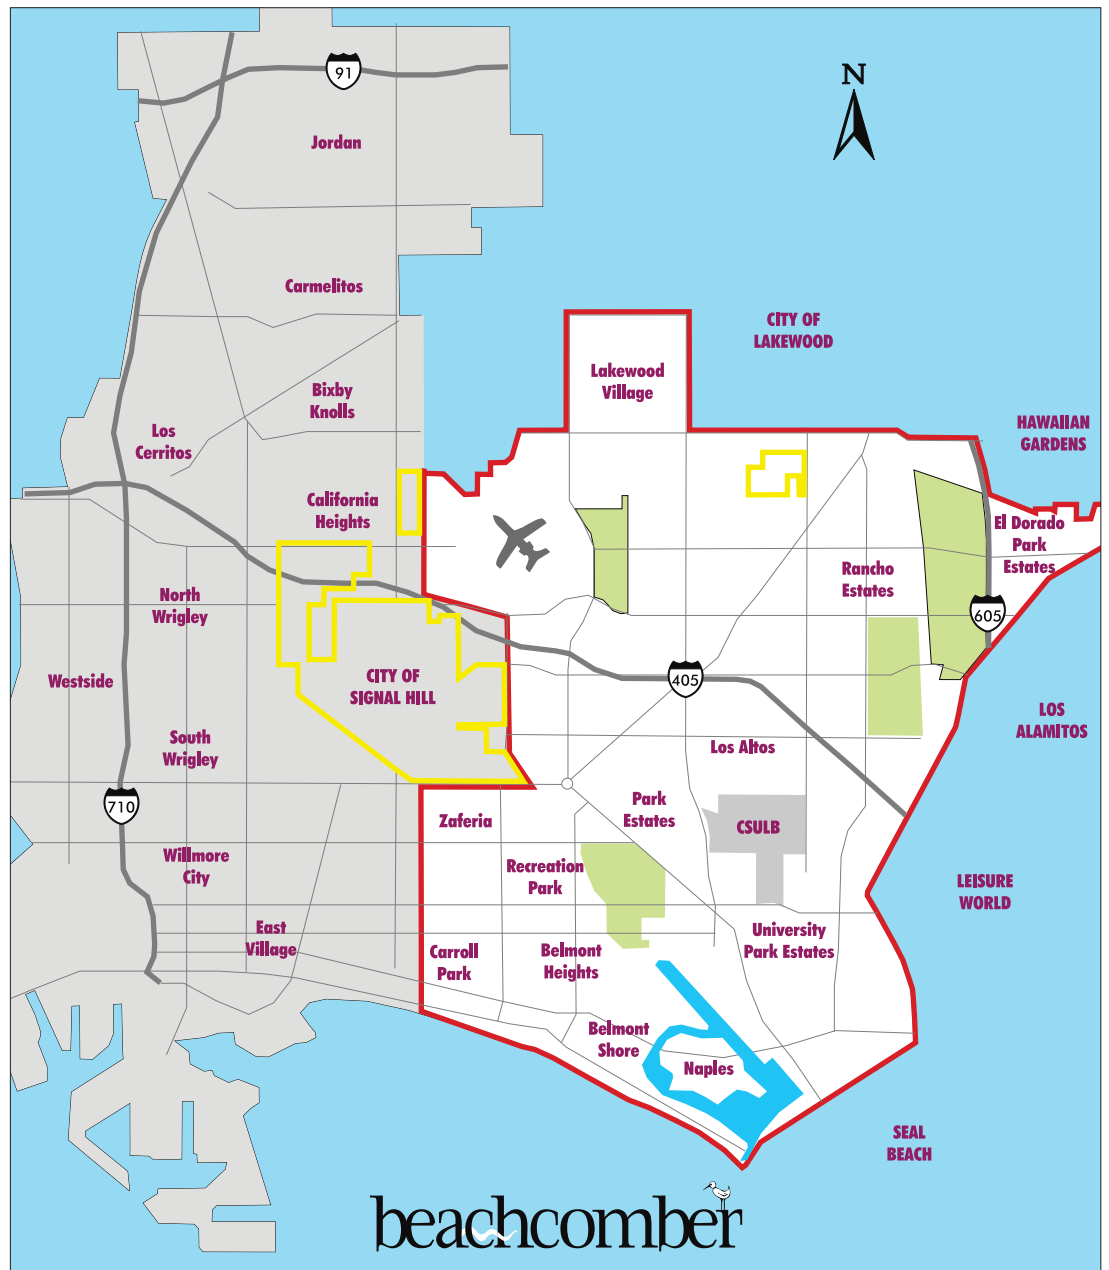

The Best Coverage

- ✓ 39,000 copies distributed every other Friday at no charge
- ✓ Total saturation delivery to homes and businesses in East Long Beach ZIPs 90803, 90804, 90808, 90814 & 90815 (white area).
- ✓ 3,000 bulk distribution copies to key locations throughout map area.
- ✓ Pages published on our website offering ad exposure to 2.9 billion Internet users worldwide.
- ✓ Our distribution delivers the entire Long Beach market to you.
- ✓ NOBODY delivers more readers (over 120,000) in our market area than the Beachcomber!
- ✓ Low-Price Guarantee: The Beachcomber will meet or beat rates from competing community newspapers for ads that are of similar size and frequency, based on the cost per 1,000 papers at current published rates.

(Offer available to new advertisers only, subject to documentation, verification and publisher's approval.)

Call
562/597-8000

ORDER ON-LINE AT
www.beachcomber.news