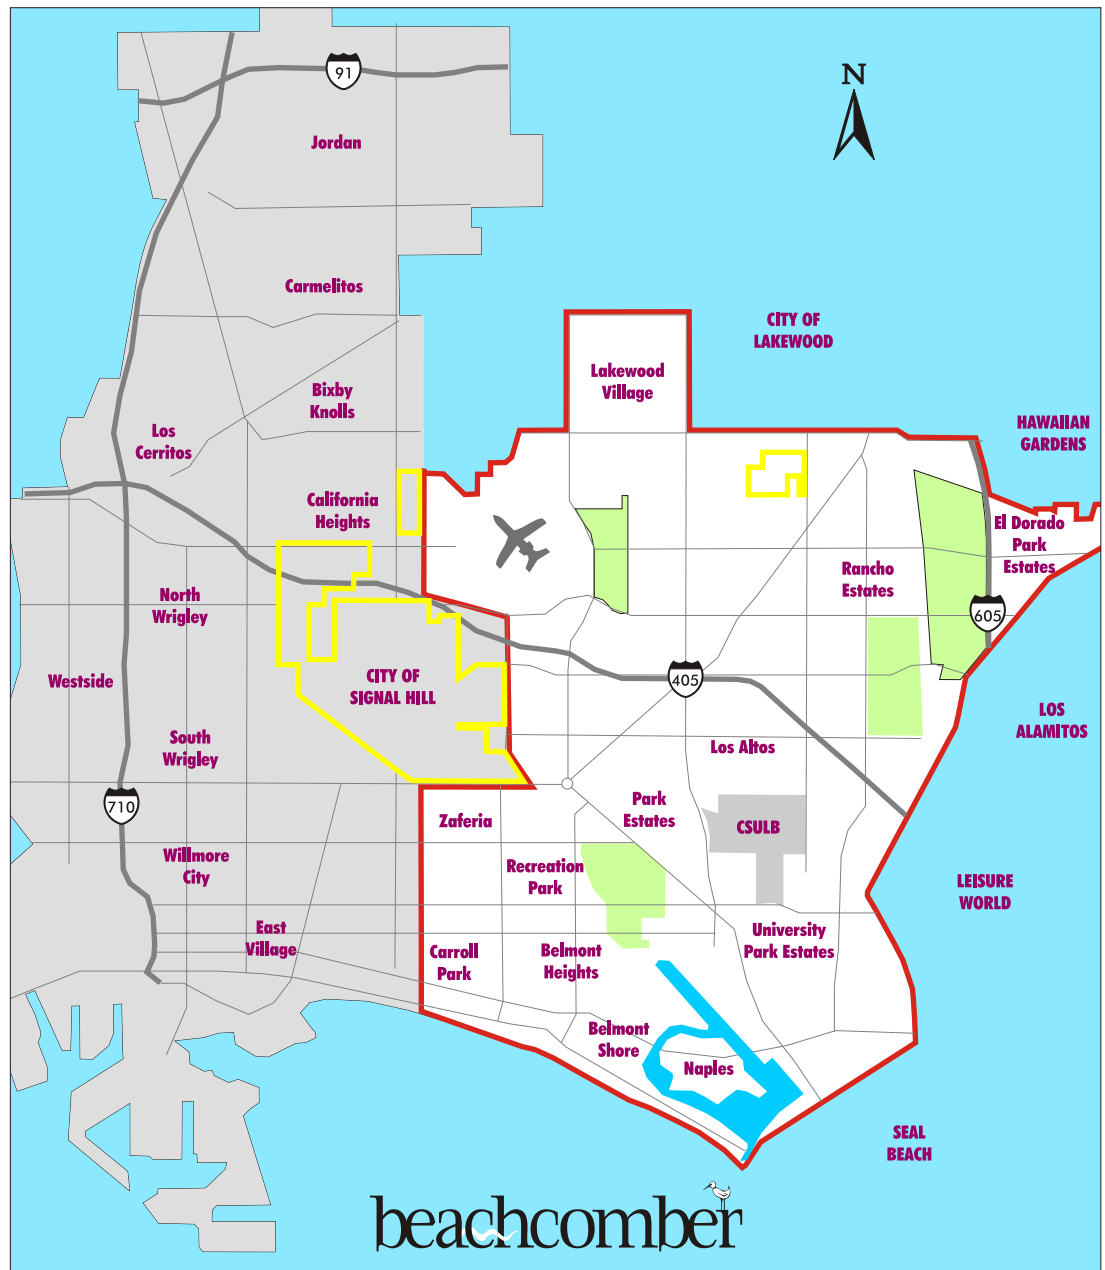

The Best Coverage

- ✓ 39,000 copies distributed every other Friday at no charge
- ✓ Total saturation delivery to homes and businesses in East Long Beach ZIPs 90803, 90804, 90808, 90814 & 90815 (white area).
- ✓ 3,000 bulk distribution copies to key locations throughout map area.
- ✓ Pages published on our website offering ad exposure to 2.9 billion Internet users worldwide.
- ✓ Our distribution delivers the entire Long Beach market to you.
- ✓ NOBODY delivers more readers (over 120,000) in our market area than the Beachcomber!
- ✓ Low-Price Guarantee: The Beachcomber will meet or beat rates from competing community newspapers for ads that are of similar size and frequency, based on the cost per 1,000 papers at current published rates.

(Offer available to new advertisers only, subject to documentation, verification and publisher's approval.)

Call
562/597-8000

ORDER ON-LINE AT
www.beachcomber.news