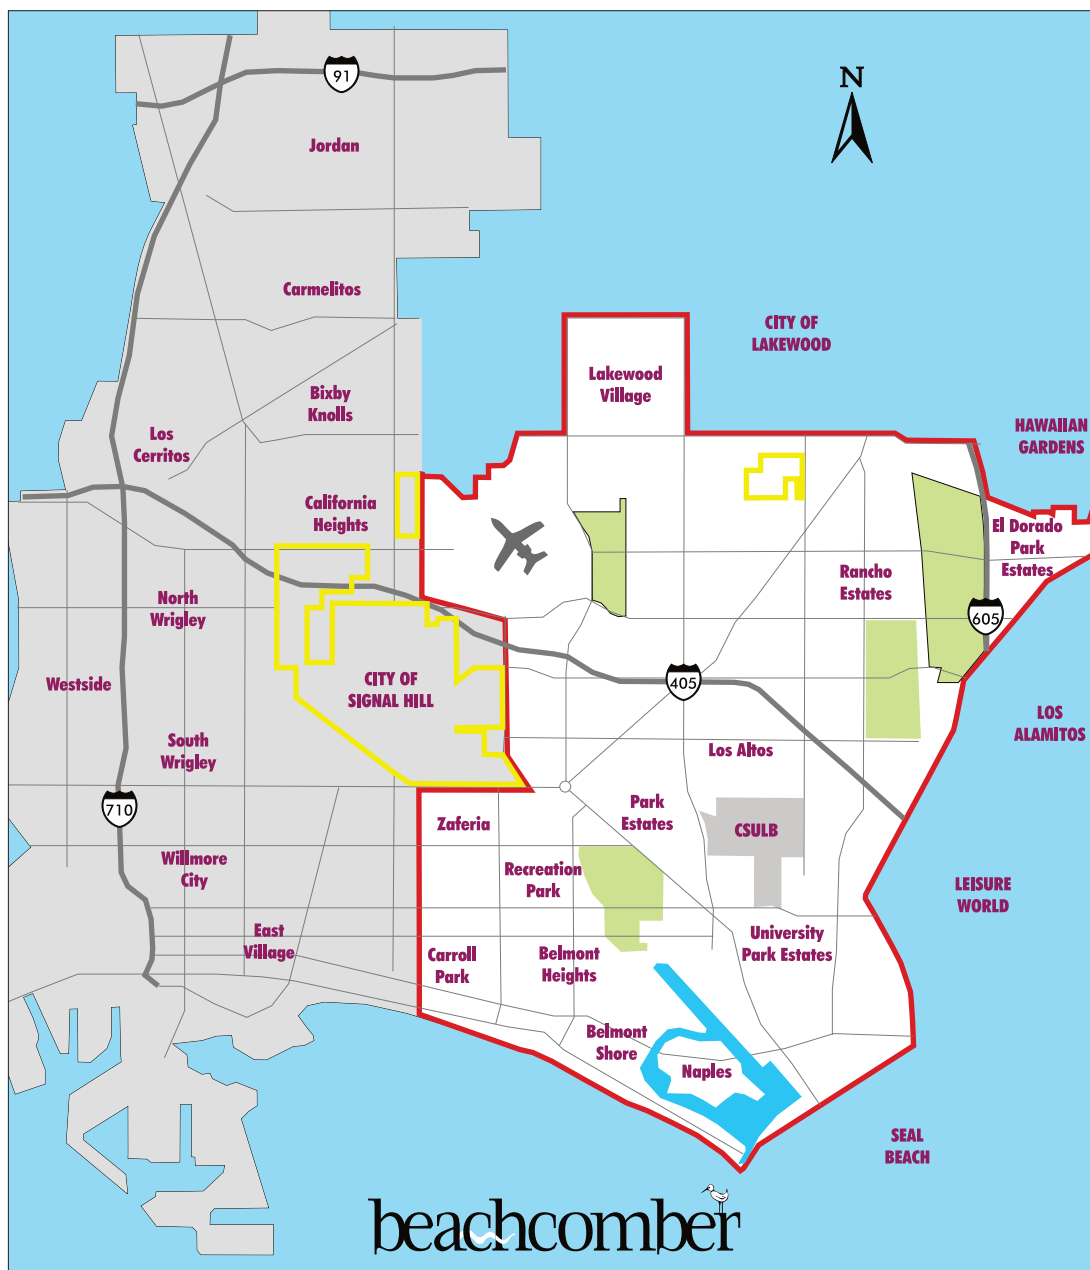

The Best Coverage

- ✓ 39,000 free copies distributed every other Friday
- ✓ Total saturation delivery to homes and businesses in East Long Beach ZIPs 90803, 90804, 90808, 90814 & 90815 (white area).
- ✓ 3,000 bulk distribution copies to key locations throughout map area.
- ✓ Pages published on our website offering ad exposure to 2.9 billion Internet users worldwide.
- ✓ Our distribution delivers the entire Long Beach market to you.
- ✓ NOBODY delivers more readers (over 120,000) in our market area than the Beachcomber!
- ✓ Low-Price Guarantee: The Beachcomber will meet or beat rates from competing community newspapers for ads that are of similar size and frequency, based on the cost per 1,000 papers at current published rates.

(Offer available to new advertisers only, subject to documentation, verification and publisher's approval.)

Call
562/597-8000

ORDER ON-LINE AT
www.beachcomber.news