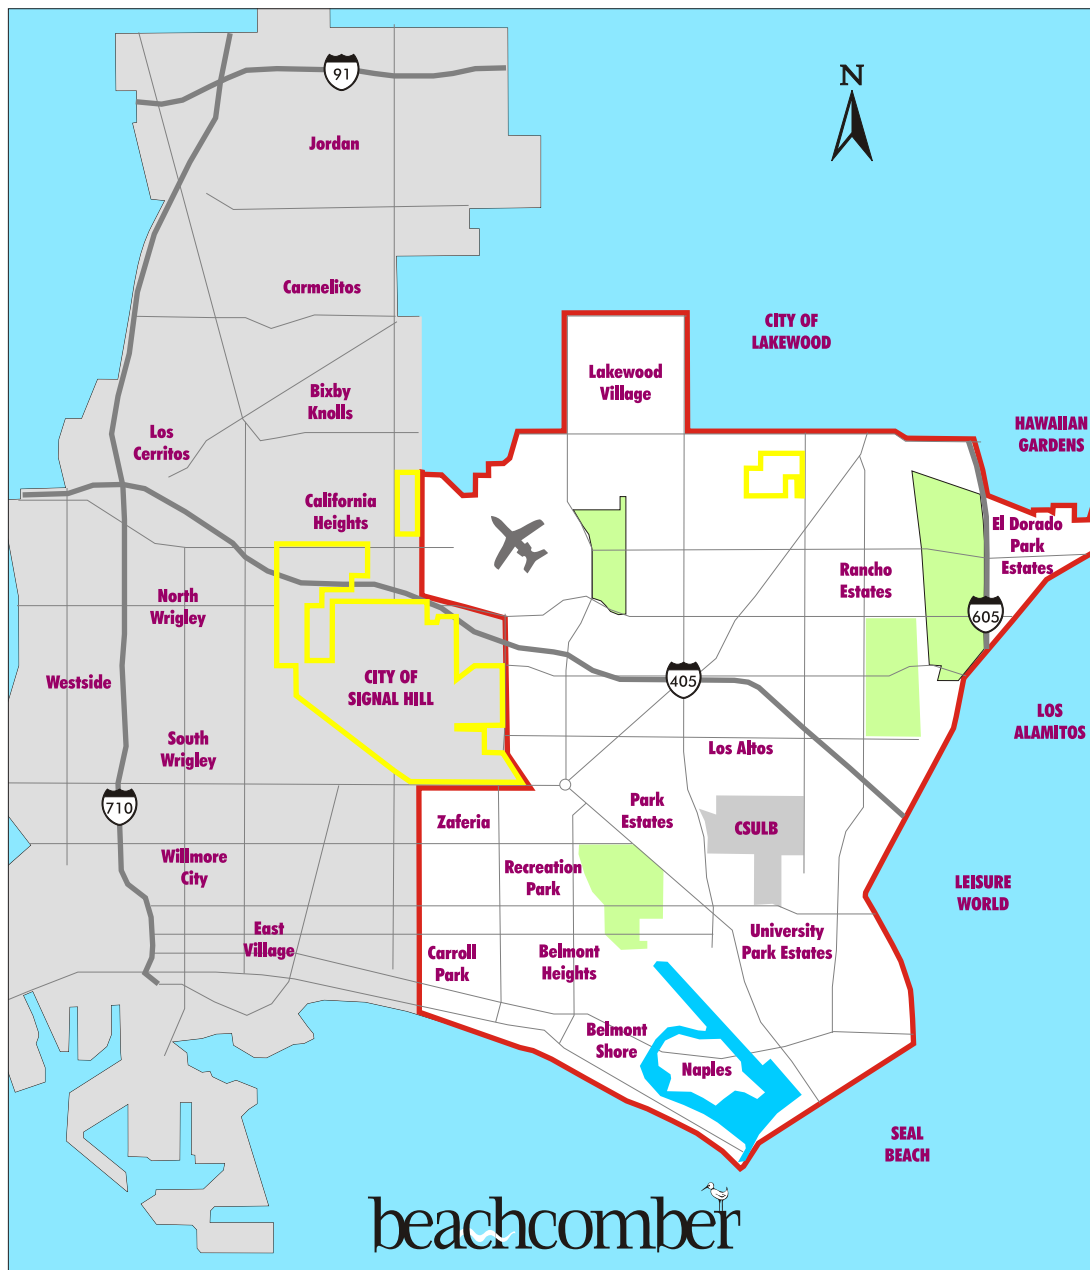

The Best Coverage

- ✓ 36,000 free copies distributed every other Friday
- ✓ Total saturation delivery to homes and businesses in East Long Beach ZIPs 90803, 90804, 90808, 90814 & 90815 (white area).
- ✓ 3,000 bulk distribution copies to key locations throughout map area.
- ✓ Pages published on our website offering ad exposure to 5 billion Internet users worldwide.
- ✓ Our distribution delivers the entire Long Beach market to you.
- ✓ NOBODY delivers more readers (more than 108,000) in our market area than the Beachcomber!
- ✓ Low-Price Guarantee: The Beachcomber will meet or beat rates from competing community newspapers for ads that are of similar size and frequency, based on the cost per 1,000 papers at current published rates.

(Offer available to new advertisers only, subject to documentation, verification and publisher's approval.)

Call
562/597-8000

ORDER ON-LINE AT
www.beachcomber.news