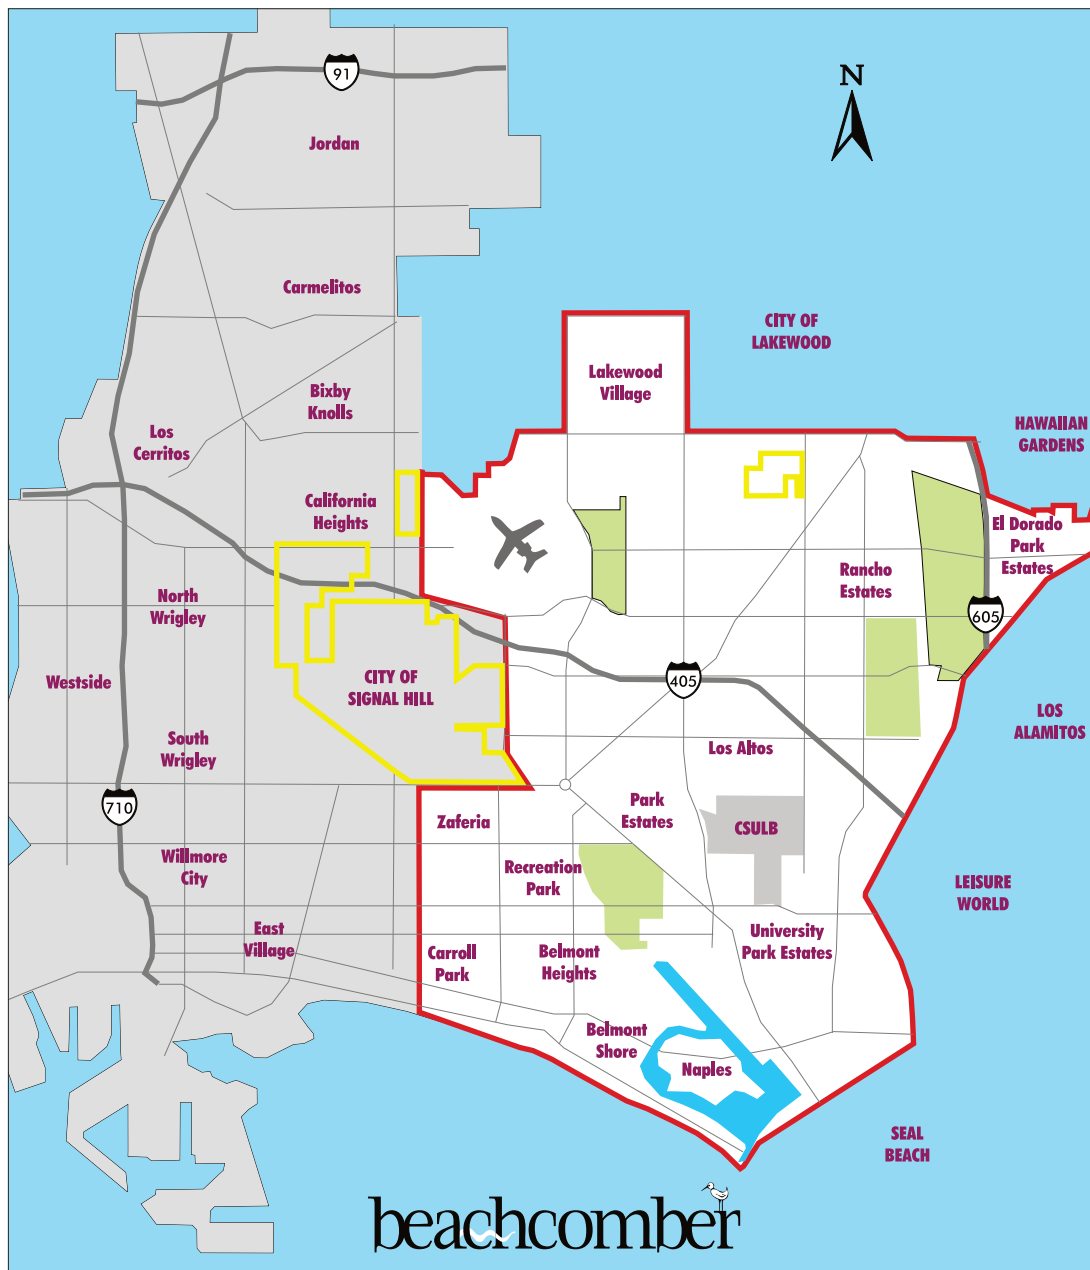

The Best Coverage

- ✓ 33,000 free copies distributed every other Friday
- ✓ Total saturation delivery to homes and businesses in East Long Beach ZIPs 90803, 90804, 90808, 90814 & 90815 (white area).
- ✓ 3,000 bulk distribution copies to key locations throughout map area.
- ✓ Pages published on our website offering ad exposure to 5 billion Internet users worldwide.
- ✓ Our distribution delivers the entire Long Beach market to you.
- ✓ NOBODY delivers more readers (more than 108,000) in our market area than the Beachcomber!
- ✓ Our on-line website averages 12,550 page views per day.
- ✓ Low-Price Guarantee: The Beachcomber will meet or beat rates from competing community newspapers for ads that are of similar size and frequency, based on the cost per 1,000 papers at current published rates.

(Offer available to new advertisers only, subject to documentation, verification and publisher's approval.)

Call
562/597-8000

ORDER ON-LINE AT
www.beachcomber.news