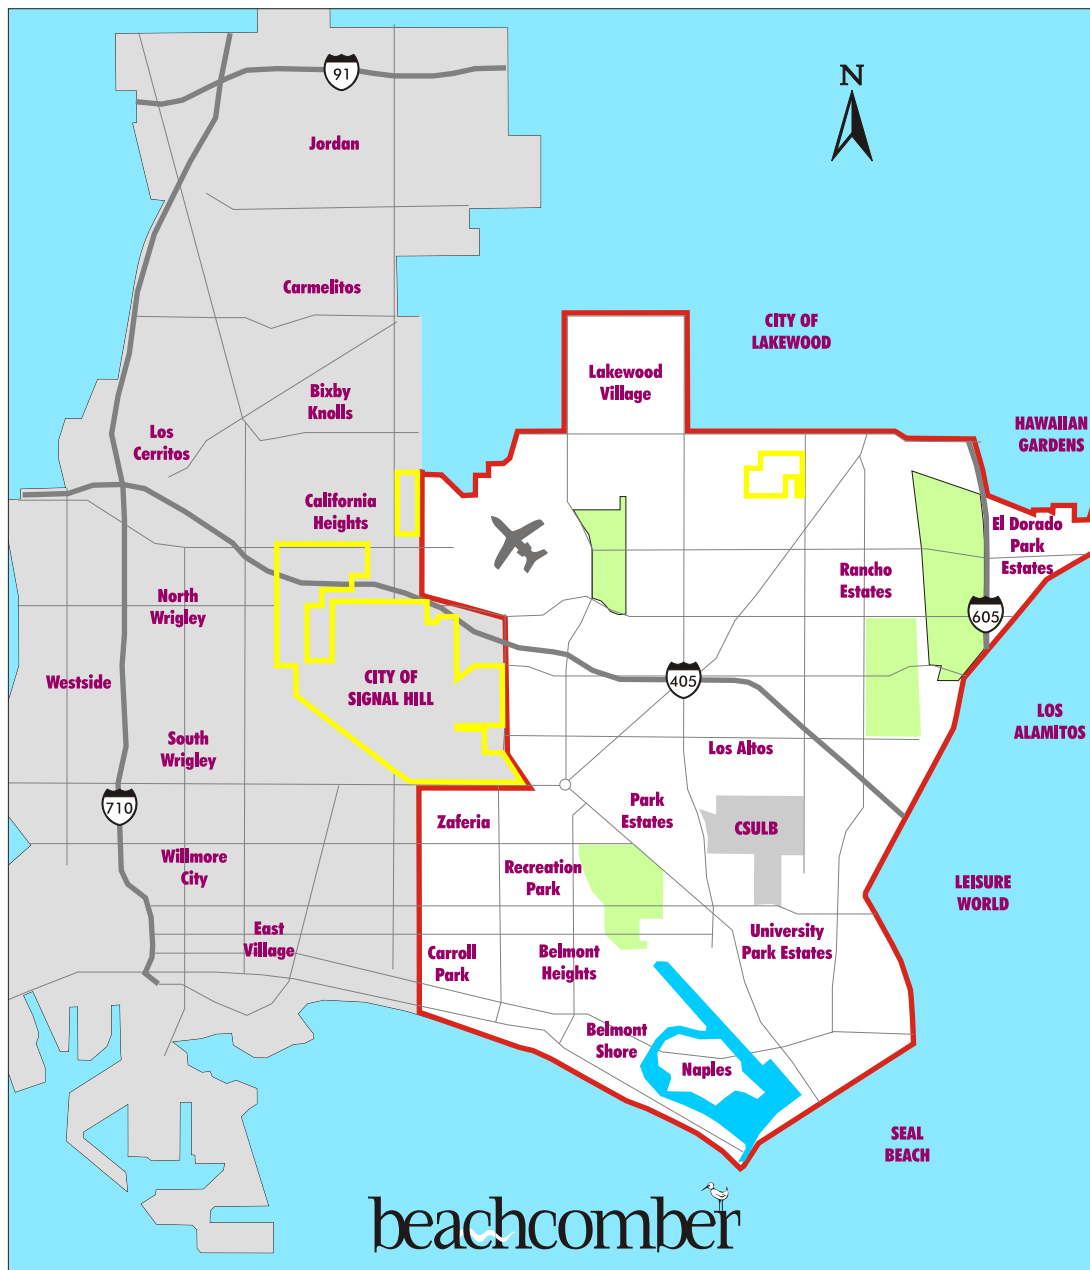

The Best Coverage

- ✓ 36,000 free copies distributed every other Friday
- ✓ Total saturation delivery to homes and businesses in East Long Beach ZIPs 90803, 90804, 90808, 90814 & 90815 (white area).
- ✓ 3,000 bulk distribution copies to key locations throughout map area.
- ✓ Pages published on our website offering ad exposure to 5 billion Internet users worldwide.
- ✓ Our distribution delivers the entire Long Beach market to you.
- ✓ NOBODY delivers more readers (more than 108,000) in our market area than the Beachcomber!
- ✓ Our on-line website averages 12,550 page views per day.
- ✓ Low-Price Guarantee: The Beachcomber will meet or beat rates from competing community newspapers for ads that are of similar size and frequency, based on the cost per 1,000 papers at current published rates.

(Offer available to new advertisers only, subject to documentation, verification and publisher's approval.)

Call
562/597-8000

ORDER ON-LINE AT
www.beachcomber.news