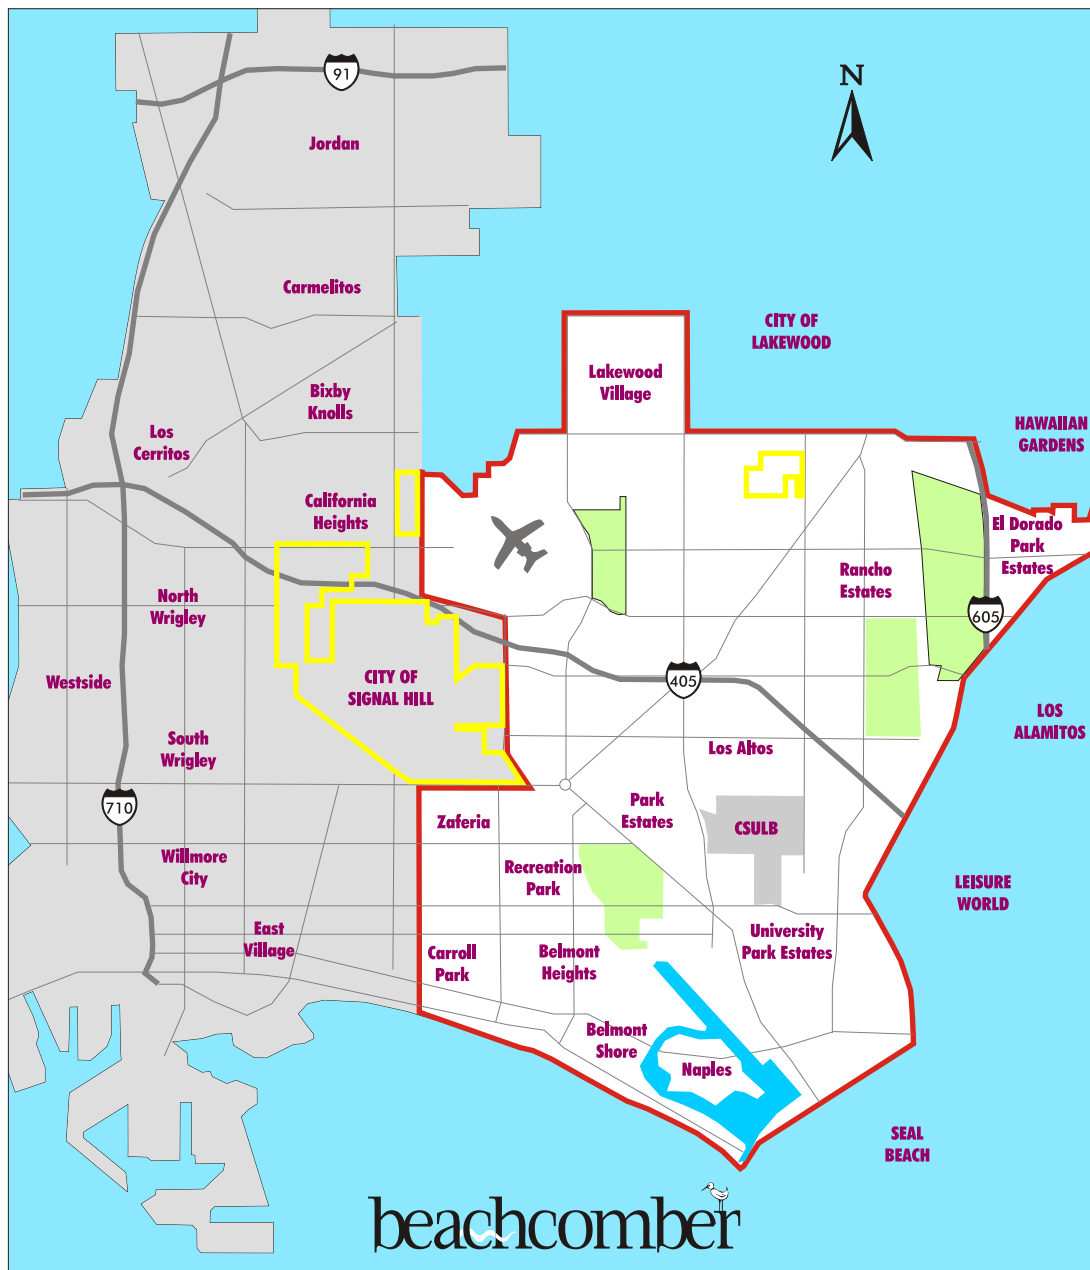

The Best Coverage

- ✓ 33,000 free copies distributed every other Friday
- ✓ Total saturation delivery to homes and businesses in East Long Beach ZIPs 90803, 90804, 90808, 90814 & 90815 (white area).
- ✓ 3,000 bulk distribution copies to key locations throughout map area.
- ✓ Pages published on our website offering ad exposure to 5 billion Internet users worldwide.
- ✓ Our distribution delivers the entire Long Beach market to you.
- ✓ NOBODY delivers more readers (more than 108,000) in our market area than the Beachcomber!
- ✓ Our on-line website averages 12,550 page views per day.
- ✓ Low-Price Guarantee: The Beachcomber will meet or beat rates from competing community newspapers for ads that are of similar size and frequency, based on the cost per 1,000 papers at current published rates.

(Offer available to new advertisers only, subject to documentation, verification and publisher's approval.)

Call
562/597-8000

ORDER ON-LINE AT
www.beachcomber.news