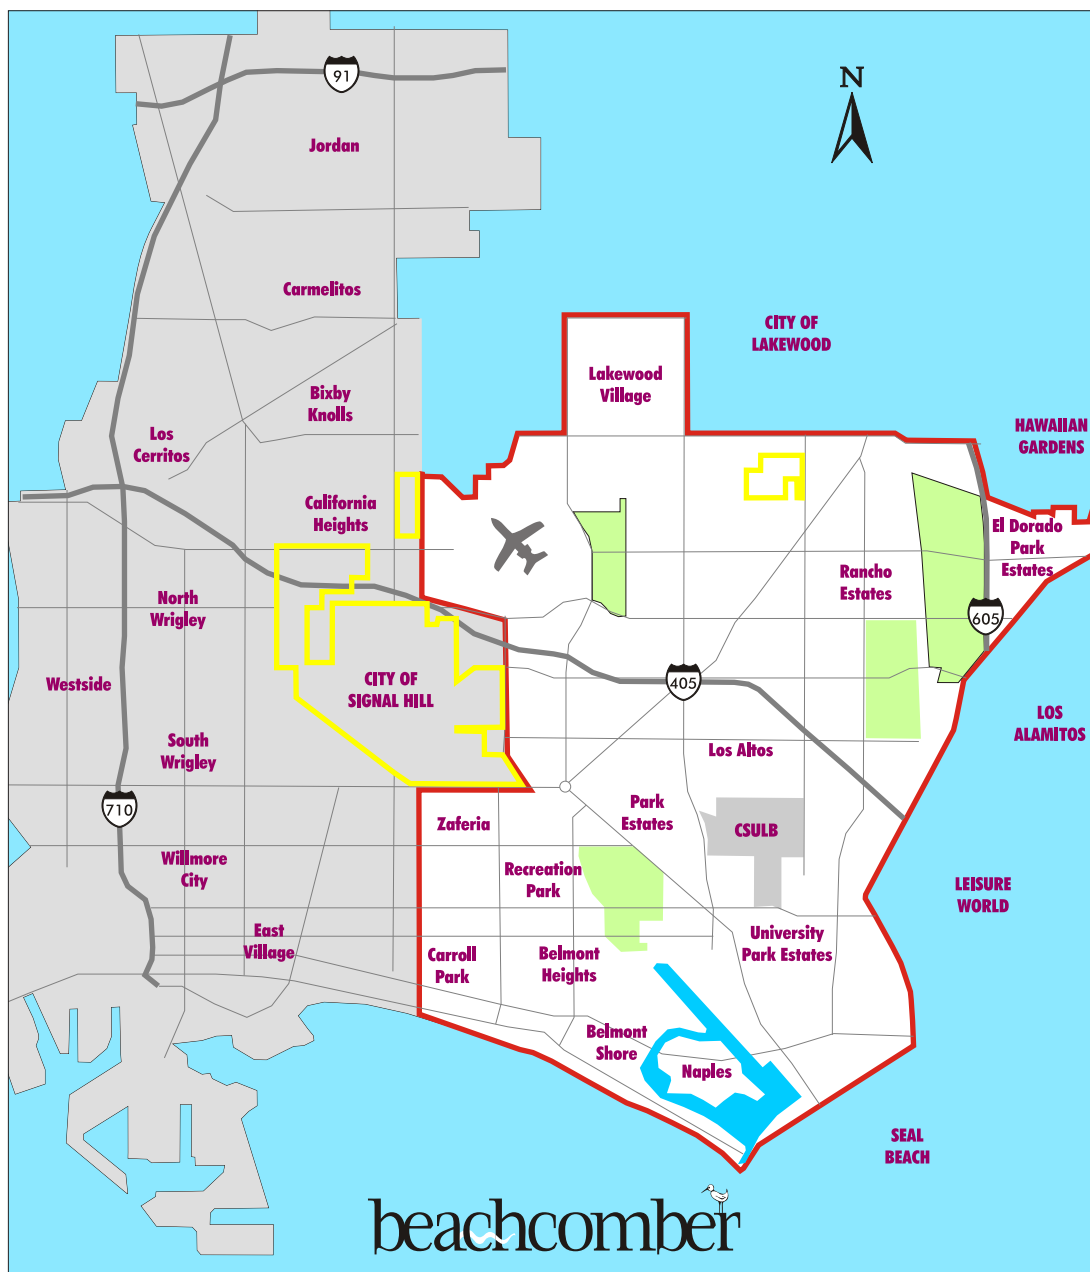

The Best Coverage

- ✓ 33,000 free copies distributed every other Friday
- ✓ Total saturation delivery to homes and businesses in East Long Beach ZIPs 90803, 90804, 90808, 90814 & 90815 (white area).
- ✓ 3,000 bulk distribution copies to key locations throughout map area.
- ✓ Pages published on our website offering ad exposure to 5 billion Internet users worldwide.
- ✓ Our distribution delivers the entire Long Beach market to you.
- ✓ NOBODY delivers more readers (more than 108,000) in our market area than the Beachcomber!
- ✓ Our online edition averaged 16,186 page views per day in 2023.
- ✓ Low-Price Guarantee: The Beachcomber will meet or beat rates from competing community newspapers for ads that are of similar size and frequency, based on the cost per 1,000 papers at current published rates.

(Offer available to new advertisers only, subject to documentation, verification and publisher's approval.)

Call
562/597-8000

ORDER ON-LINE AT
www.beachcomber.news